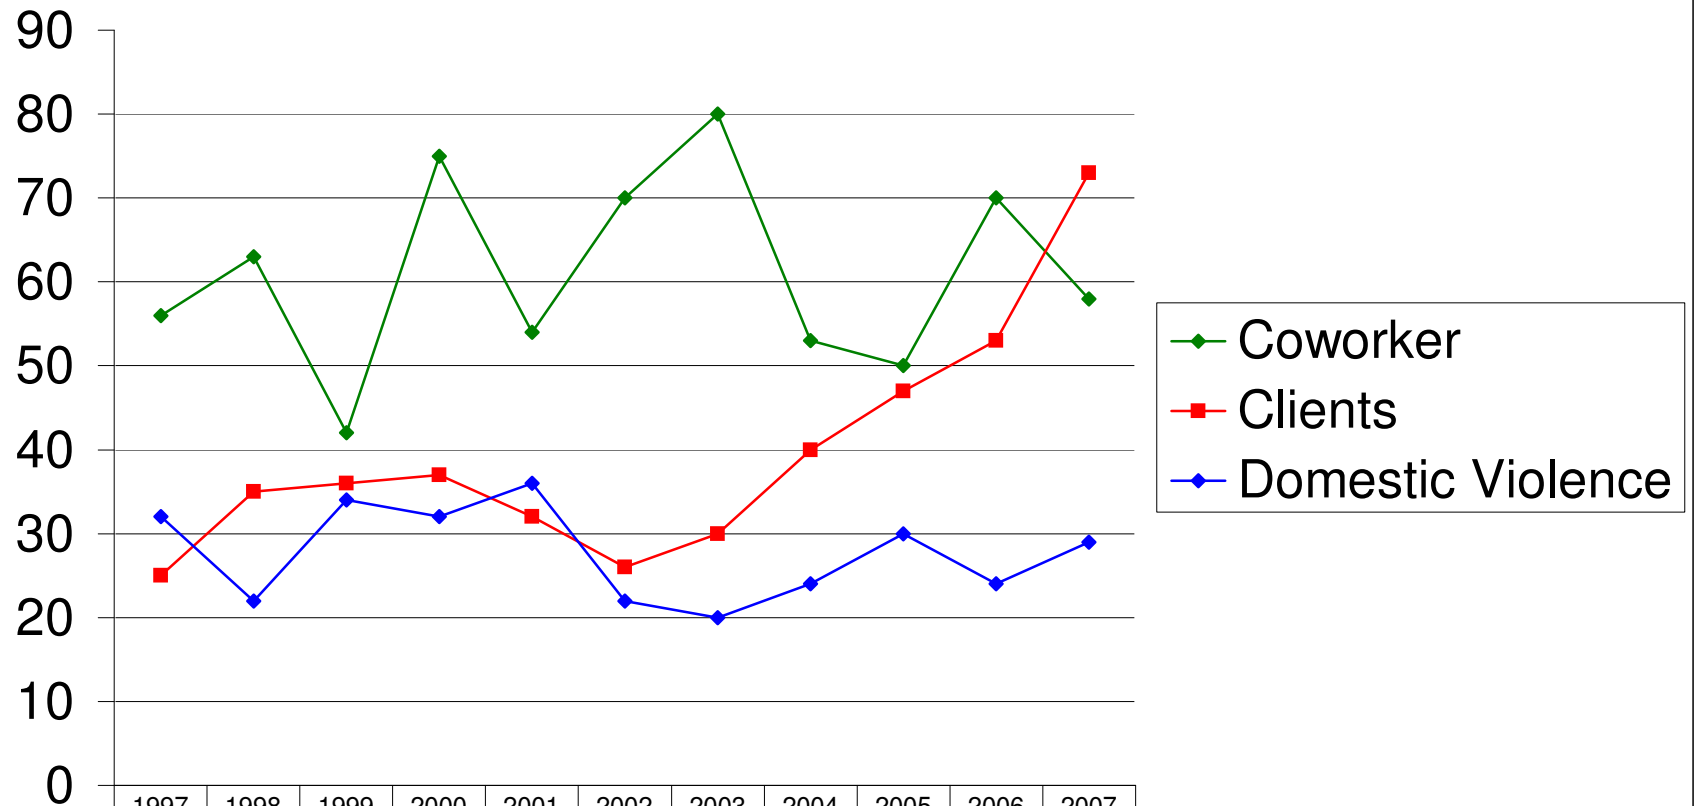

Workplace Violence By Type

www.peaceatwork.org

| | 1997 | 1998 | 1999 | 2000 | 2001 | 2002 | 2003 | 2004 | 2005 | 2006 | 2007 |
|---------------------|------|------|------|------|------|------|------|------|------|------|------|
| ◆ Coworker | 56 | 63 | 42 | 75 | 54 | 70 | 80 | 53 | 50 | 70 | 58 |
| ■ Clients | 25 | 35 | 36 | 37 | 32 | 26 | 30 | 40 | 47 | 53 | 73 |
| ◆ Domestic Violence | 32 | 22 | 34 | 32 | 36 | 22 | 20 | 24 | 30 | 24 | 29 |